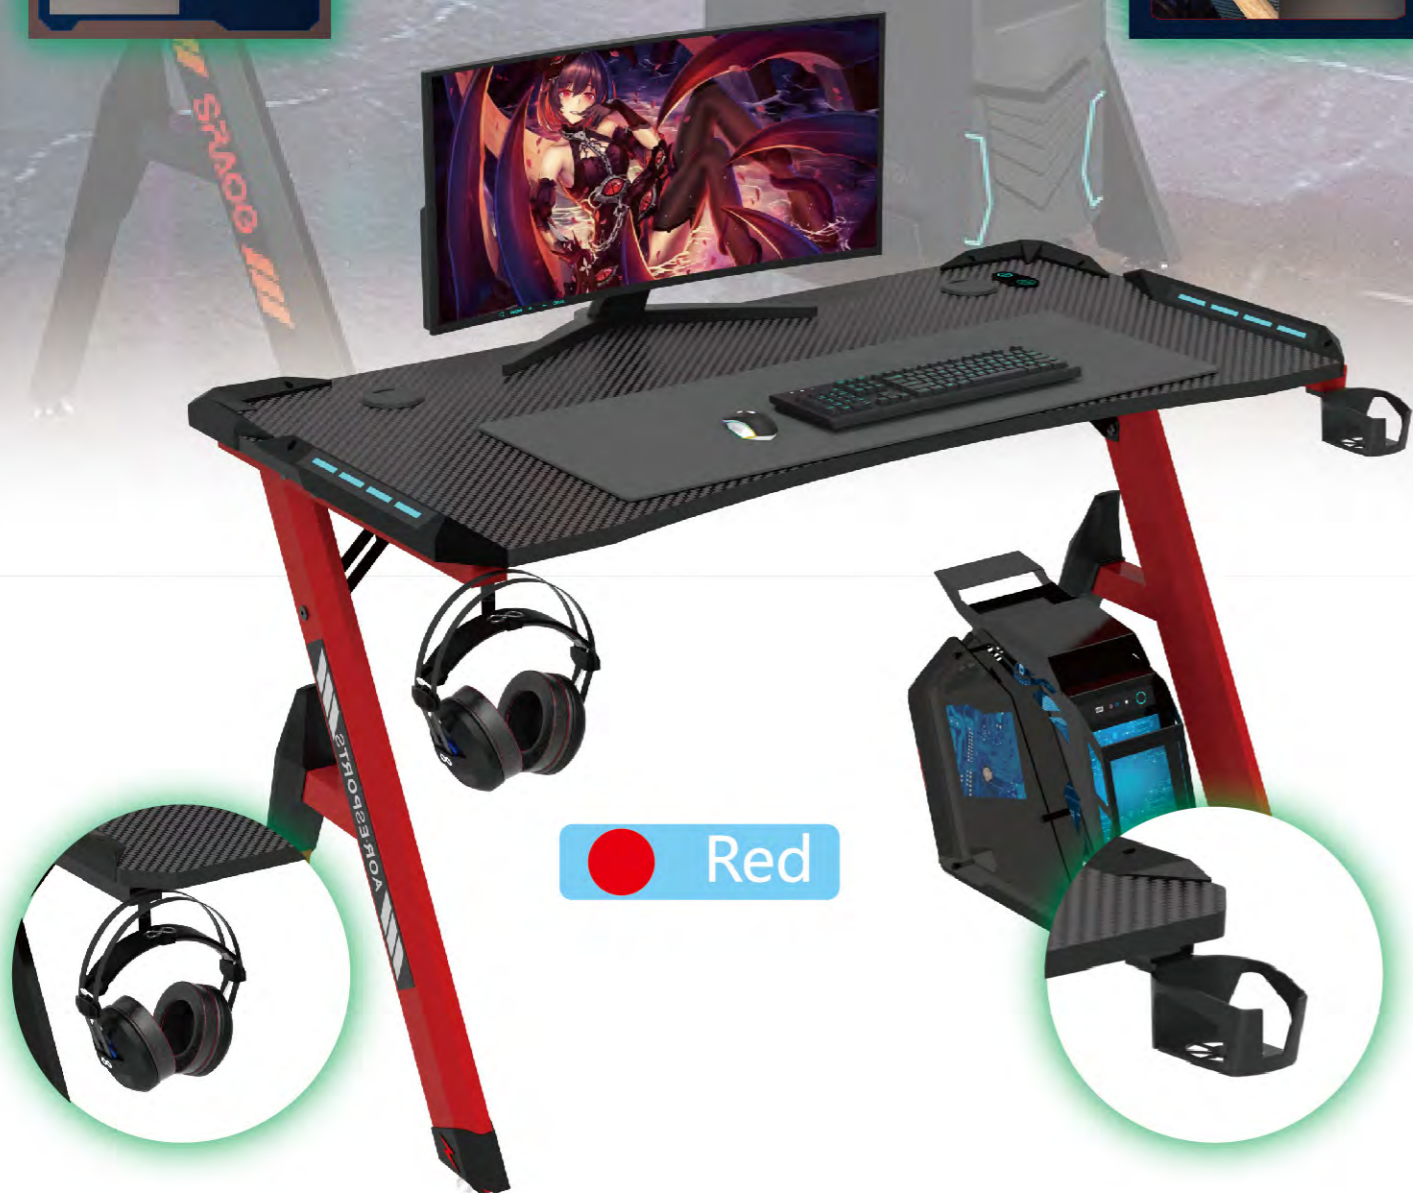

AN-KJA-14

Red