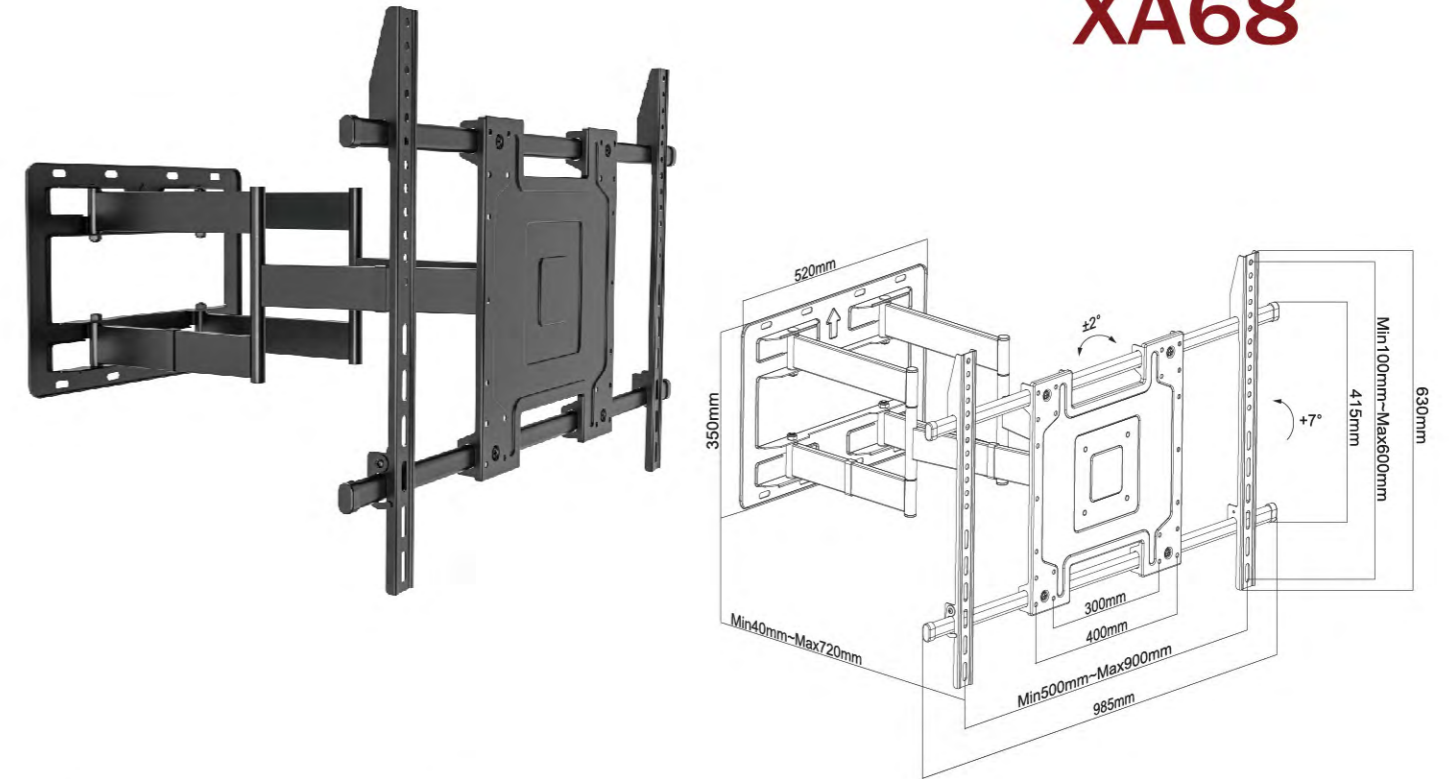

XC06

most 32"-75" MAX.VESA600*400	RATED 30kgs/66lbs
BLACK	Depth 800mm
	0°~45°

XA66

- most 40"-100"
MAX.VESA800x600
- RATED
100kgs/220lbs
- BLACK
- Depth 700mm
- +15° ~ -15°
- 120°

XA68

- most 40"-110"
MAX.VESA100x100
- RATED
120kgs/256lbs
- BLACK
- Depth 720mm
- +15° ~ -15°
- 120°