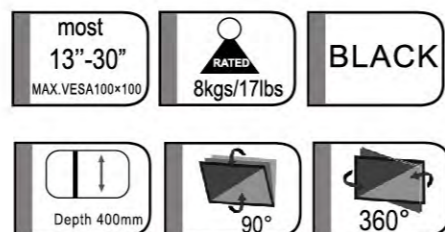

XDM01

Model	XDM01	XDM02	XDM03	XDM04
TV Size	13"-30"	13"-30"	13"-30"	13"-30"
Max Load	8kgs/17lbs each	8kgs/17lbs each	8kgs/17lbs each	8kgs/17lbs each
Max..VESA	100x100	100x100	100x100	100x100
Tilt Range	90°	90°	90°	90°
Swivel Range	180°	180°	180°	180°
Rotate Range	360°	360°	360°	360°