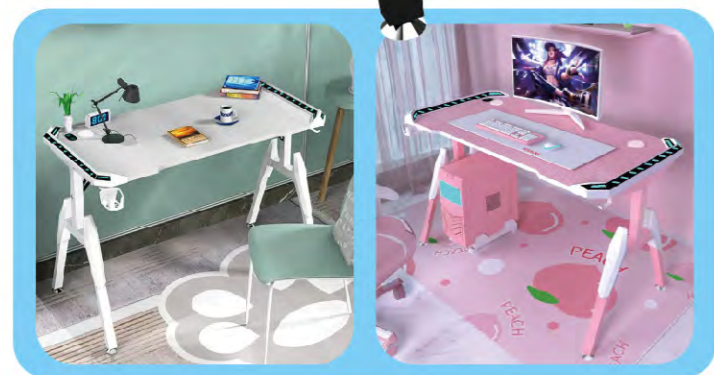

AN-KJA-16

Model	Color	Product size	Packaging size
AN-KJA-16	Red	100 x 60 x 73	107 x 65 x 13 cm
	Black	120 x 60 x 73	120 x 66 x 9 cm
	Pink	140 x 60 x 73	140 x 66 x 9 cm
	White