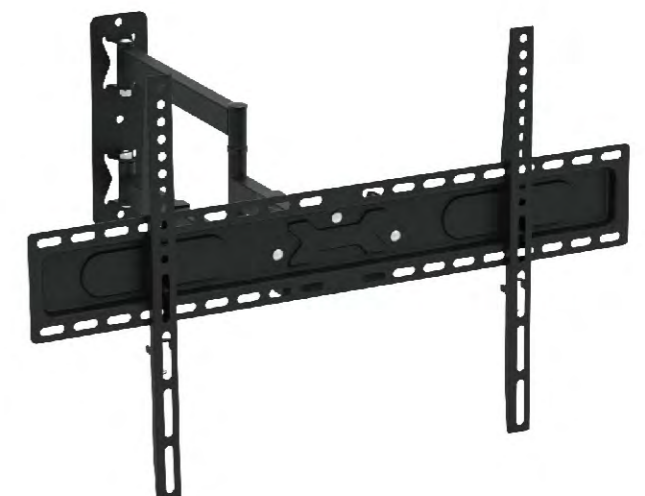

XA40

most 32"-75"
MAX.VESA600x400

50kgs/110lbs

BLACK

Depth 63-400mm

+15° ~ -15°

180°