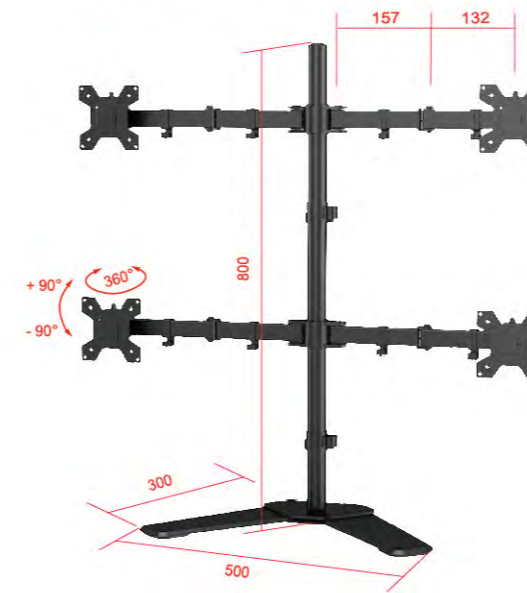

XDM02-1

XDM01-1

XDM02

Model	XDM01	XDM02	XDM03	XDM04
TV Size	13"-30"	13"-30"	13"-30"	13"-30"
Max Load	8kgs/17lbs each	8kgs/17lbs each	8kgs/17lbs each	8kgs/17lbs each
Max..VESA	100x100	100x100	100x100	100x100
Tilt Range	90°	90°	90°	90°
Swivel Range	180°	180°	180°	180°
Rotate Range	360°	360°	360°	360°

XSM-08S

XSM-08D

Model	XSM-08S
TV Size	13"-30"
Max Load	8kgs/18lbs
Max..VESA	100×100
Tilt Range	90°
Swivel Range	180°

Model	XSM08D
TV Size	13"-30"
Max Load	8kgs/18lbs
Max..VESA	100×100
Tilt Range	90°
Swivel Range	180°

XDM-42

XDM-43

XDM-44

XDM-73

LA 10

Ergonomically-Friendly Setup

Hold up to 22lbs

Built with aluminum alloy and dual strong pivot joints

Angle Adjustable

Modify the angle tilt to the perfect view position

Fits All Laptops From 10" To 17"

● Grey ● Silver

LA 16

10-17 inch Fits

Widely compatible with laptops and tablets

Hold up to 22lbs