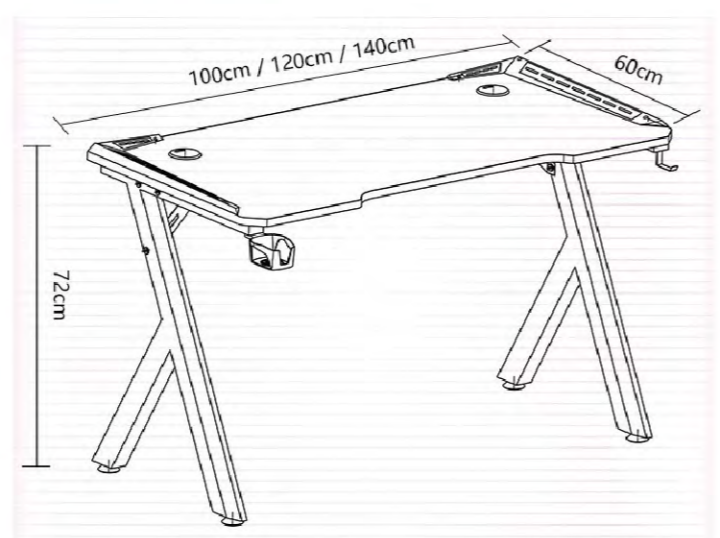

AN-KJA-10

Red

Model	Color	Product size	Packaging size
AN-KJA-10	Red	100 x 60 x 73	107 x 65 x 13 cm
	Black	120 x 60 x 73	120 x 66 x 9 cm
	Pink	140 x 60 x 73	140 x 66 x 9 cm
	Green		
	White