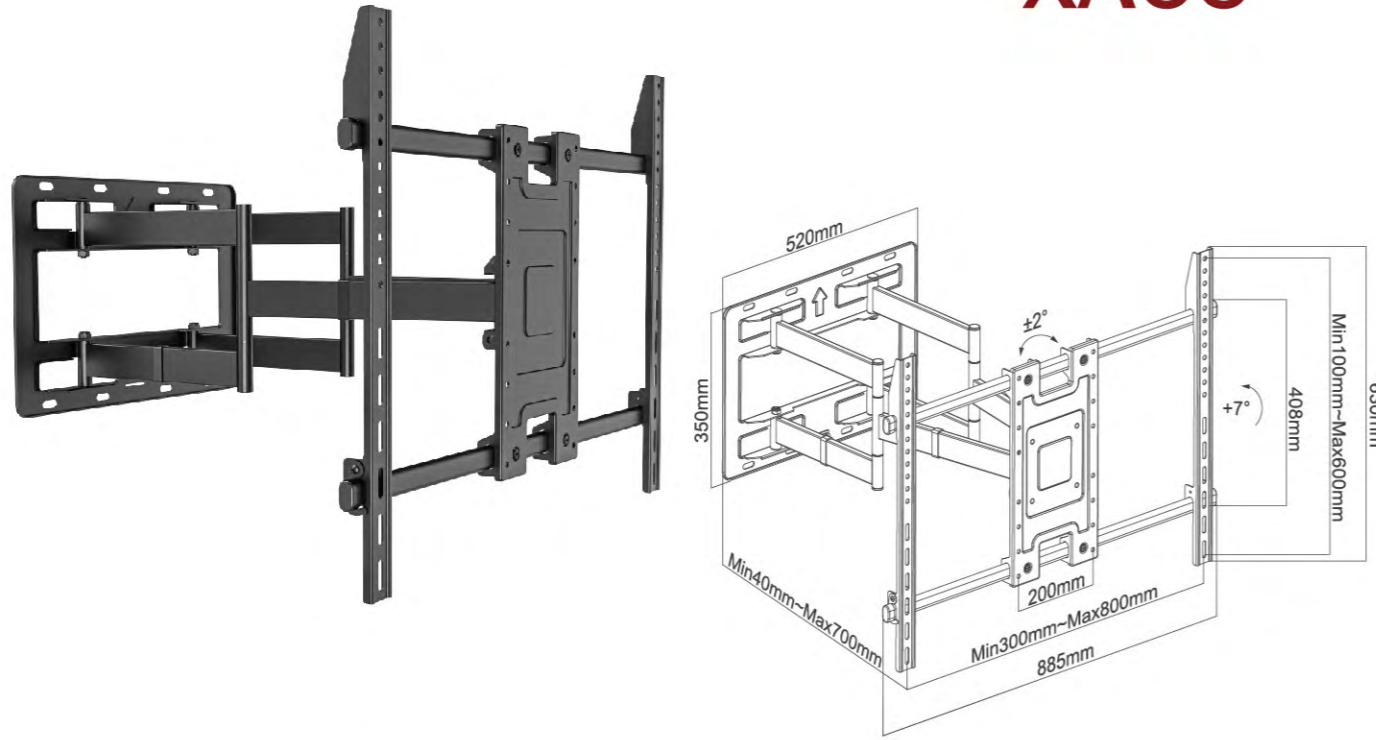

XA66

- most 40"-100"
  MAX.VESA800x600
- RATED
  100kgs/220lbs
- BLACK
- Depth 700mm
- +15° ~ -15°
- 120°

XA68

- most 40"-110"
  MAX.VESA100x100
- RATED
  120kgs/256lbs
- BLACK
- Depth 720mm
- +15° ~ -15°
- 120°