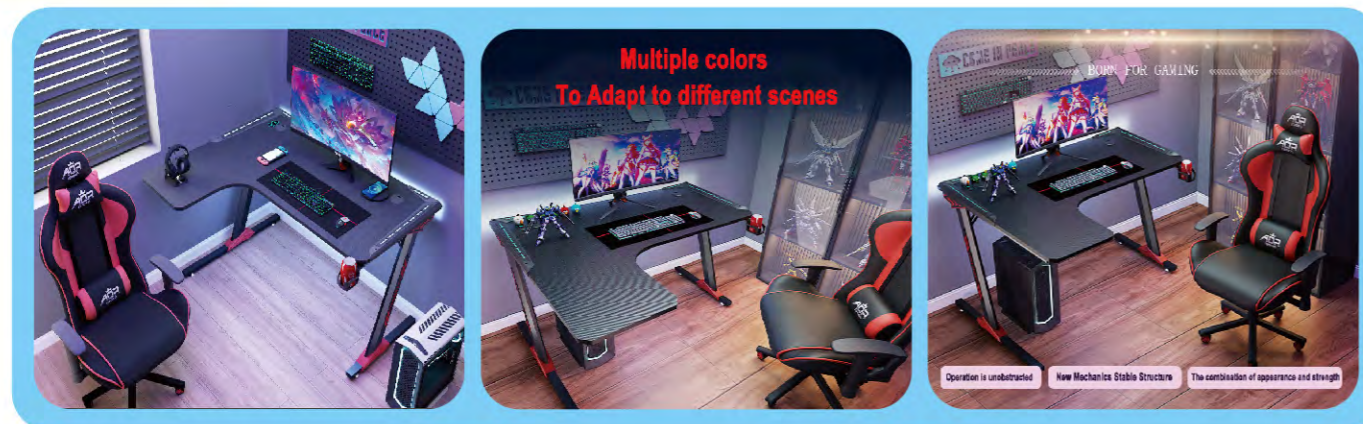

Model	Color	Product size	Packaging size
AN-KJA-16	Red	100 x 60 x 73	107 x 65 x 13 cm
	Black	120 x 60 x 73	120 x 66 x 9 cm
	Pink	140 x 60 x 73	140 x 66 x 9 cm
	White		

AN-KJT-18

● Red

● Pink

● Black

● White