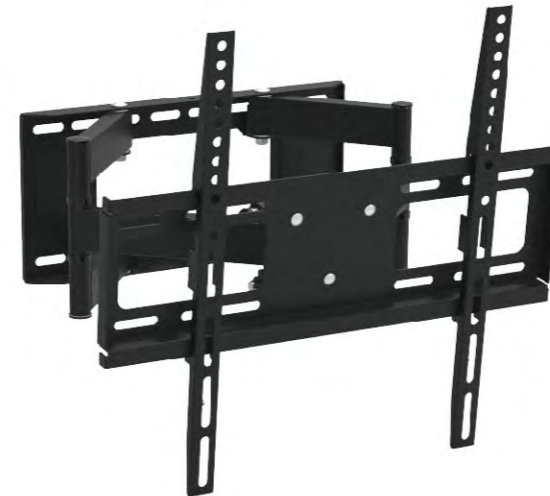

XA32V4

most 20"-60"
MAX.VESA400x400

40kgs/88lbs

BLACK

Depth 63-493mm

+15° ~ -15°

180°